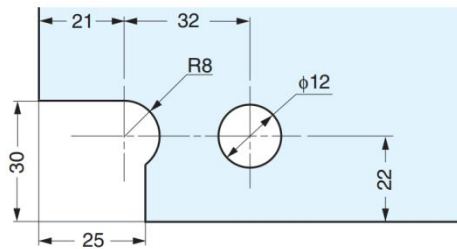

GGH-PSL40 Inset Glass Door Pivot Hinge

Features

- Rotates 360°

Notes

- Sold in pairs

Cut Out Dimensions

No.	Part Name	Material	Finish/Colour
①	Body	Brass	Chrome
②	Plate	Brass	Chrome
③	Spacer	Polyvinyl Chloride Resin (PVC)	Clear
④	Washer	Polyamide (PA)	White
⑤	Screw	Brass	Chrome
⑥	Gasket	Polyvinyl Chloride Resin (PVC)	Clear
⑦	Gasket	Polyvinyl Chloride Resin (PVC)	Clear

Part No.	Door Width	Door Height	Glass Thickness	Door Weight
GGH-PSL40	Max. 650	Max. 2000	8	Max. 20 kg / set