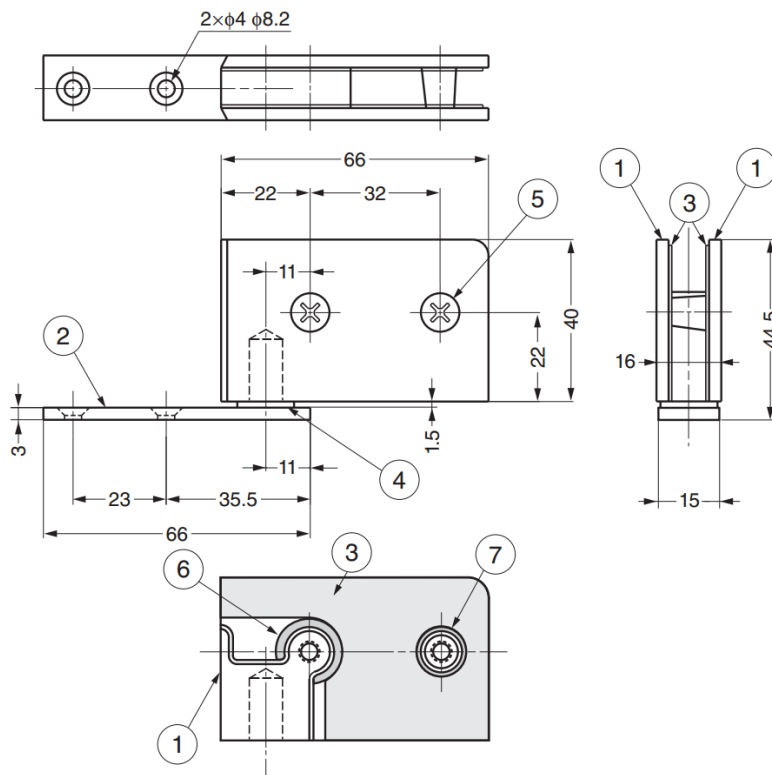

GGH-PSL40 Inset Glass Door Pivot Hinge

Features

- Rotates 360°

Notes

- Sold in pairs

Cut Out Dimensions

No.	Part Name	Material	Finish/Colour
①	Body	Brass	Chrome
②	Plate	Brass	Chrome
③	Spacer	Polyvinyl Chloride Resin (PVC)	Clear
④	Washer	Polyamide (PA)	White
⑤	Screw	Brass	Chrome
⑥	Gasket	Polyvinyl Chloride Resin (PVC)	Clear
⑦	Gasket	Polyvinyl Chloride Resin (PVC)	Clear

Part No.	Door Width	Door Height	Glass Thickness	Door Weight
GGH-PSL40	Max. 650	Max. 2000	8	Max. 20 kg / set